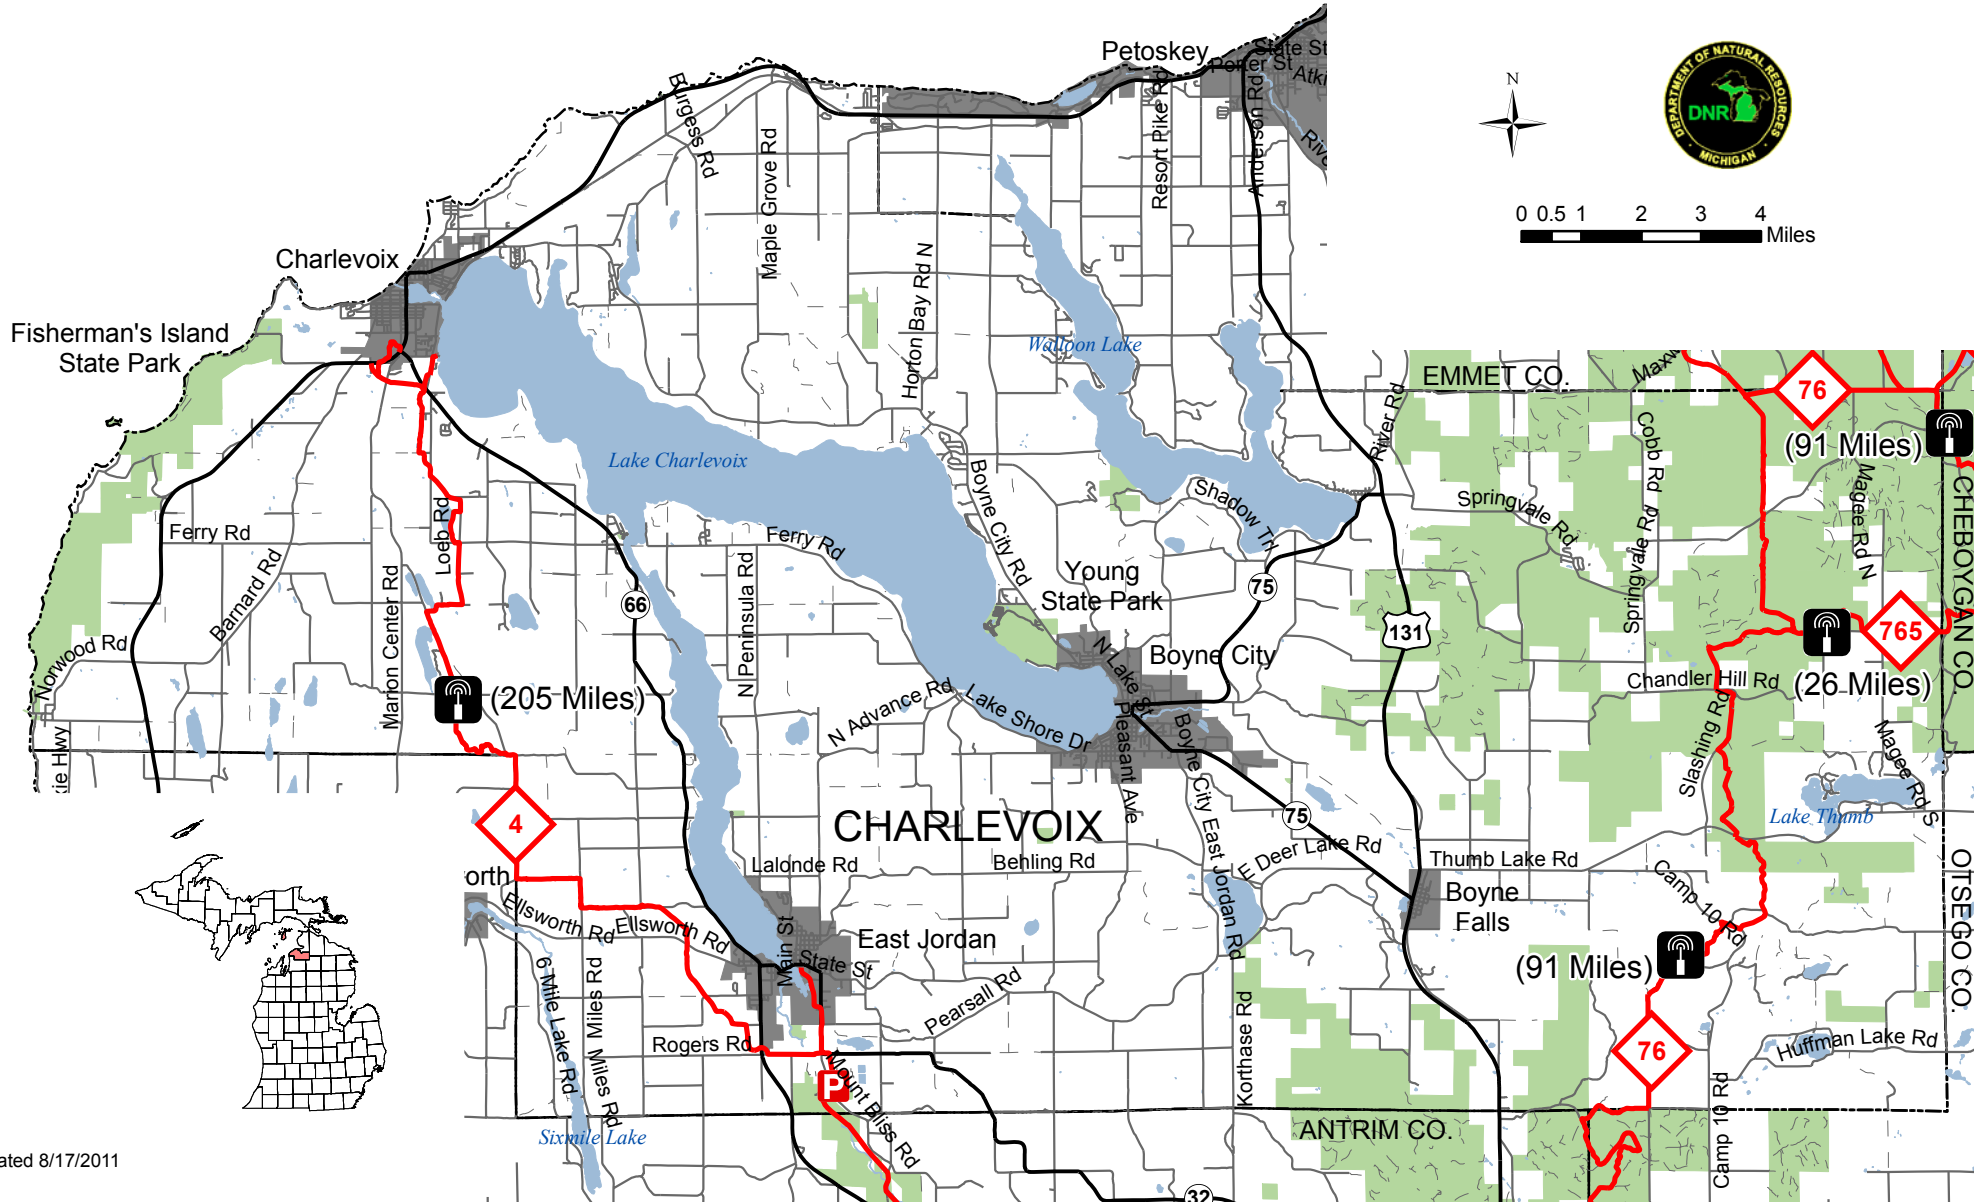

GPS Data Disclaimer: Locational accuracy +/- 300 feet. Please use the GPS coordinate data as a general guide for trail location. It is not to be used as an exact location reference.

# Department of Natural Resources Designated Snowmobile Trails Charlevoix County, Michigan

## Legend

- Parking Lot
- Link to Download GPS file
- Snowmobile Trail
- Highway
- Paved or Gravel Road
- Poor Dirt Road
- Lakes and Rivers
- Cities
- State Land
- County Boundaries

0 0.5 1 2 3 4 Miles