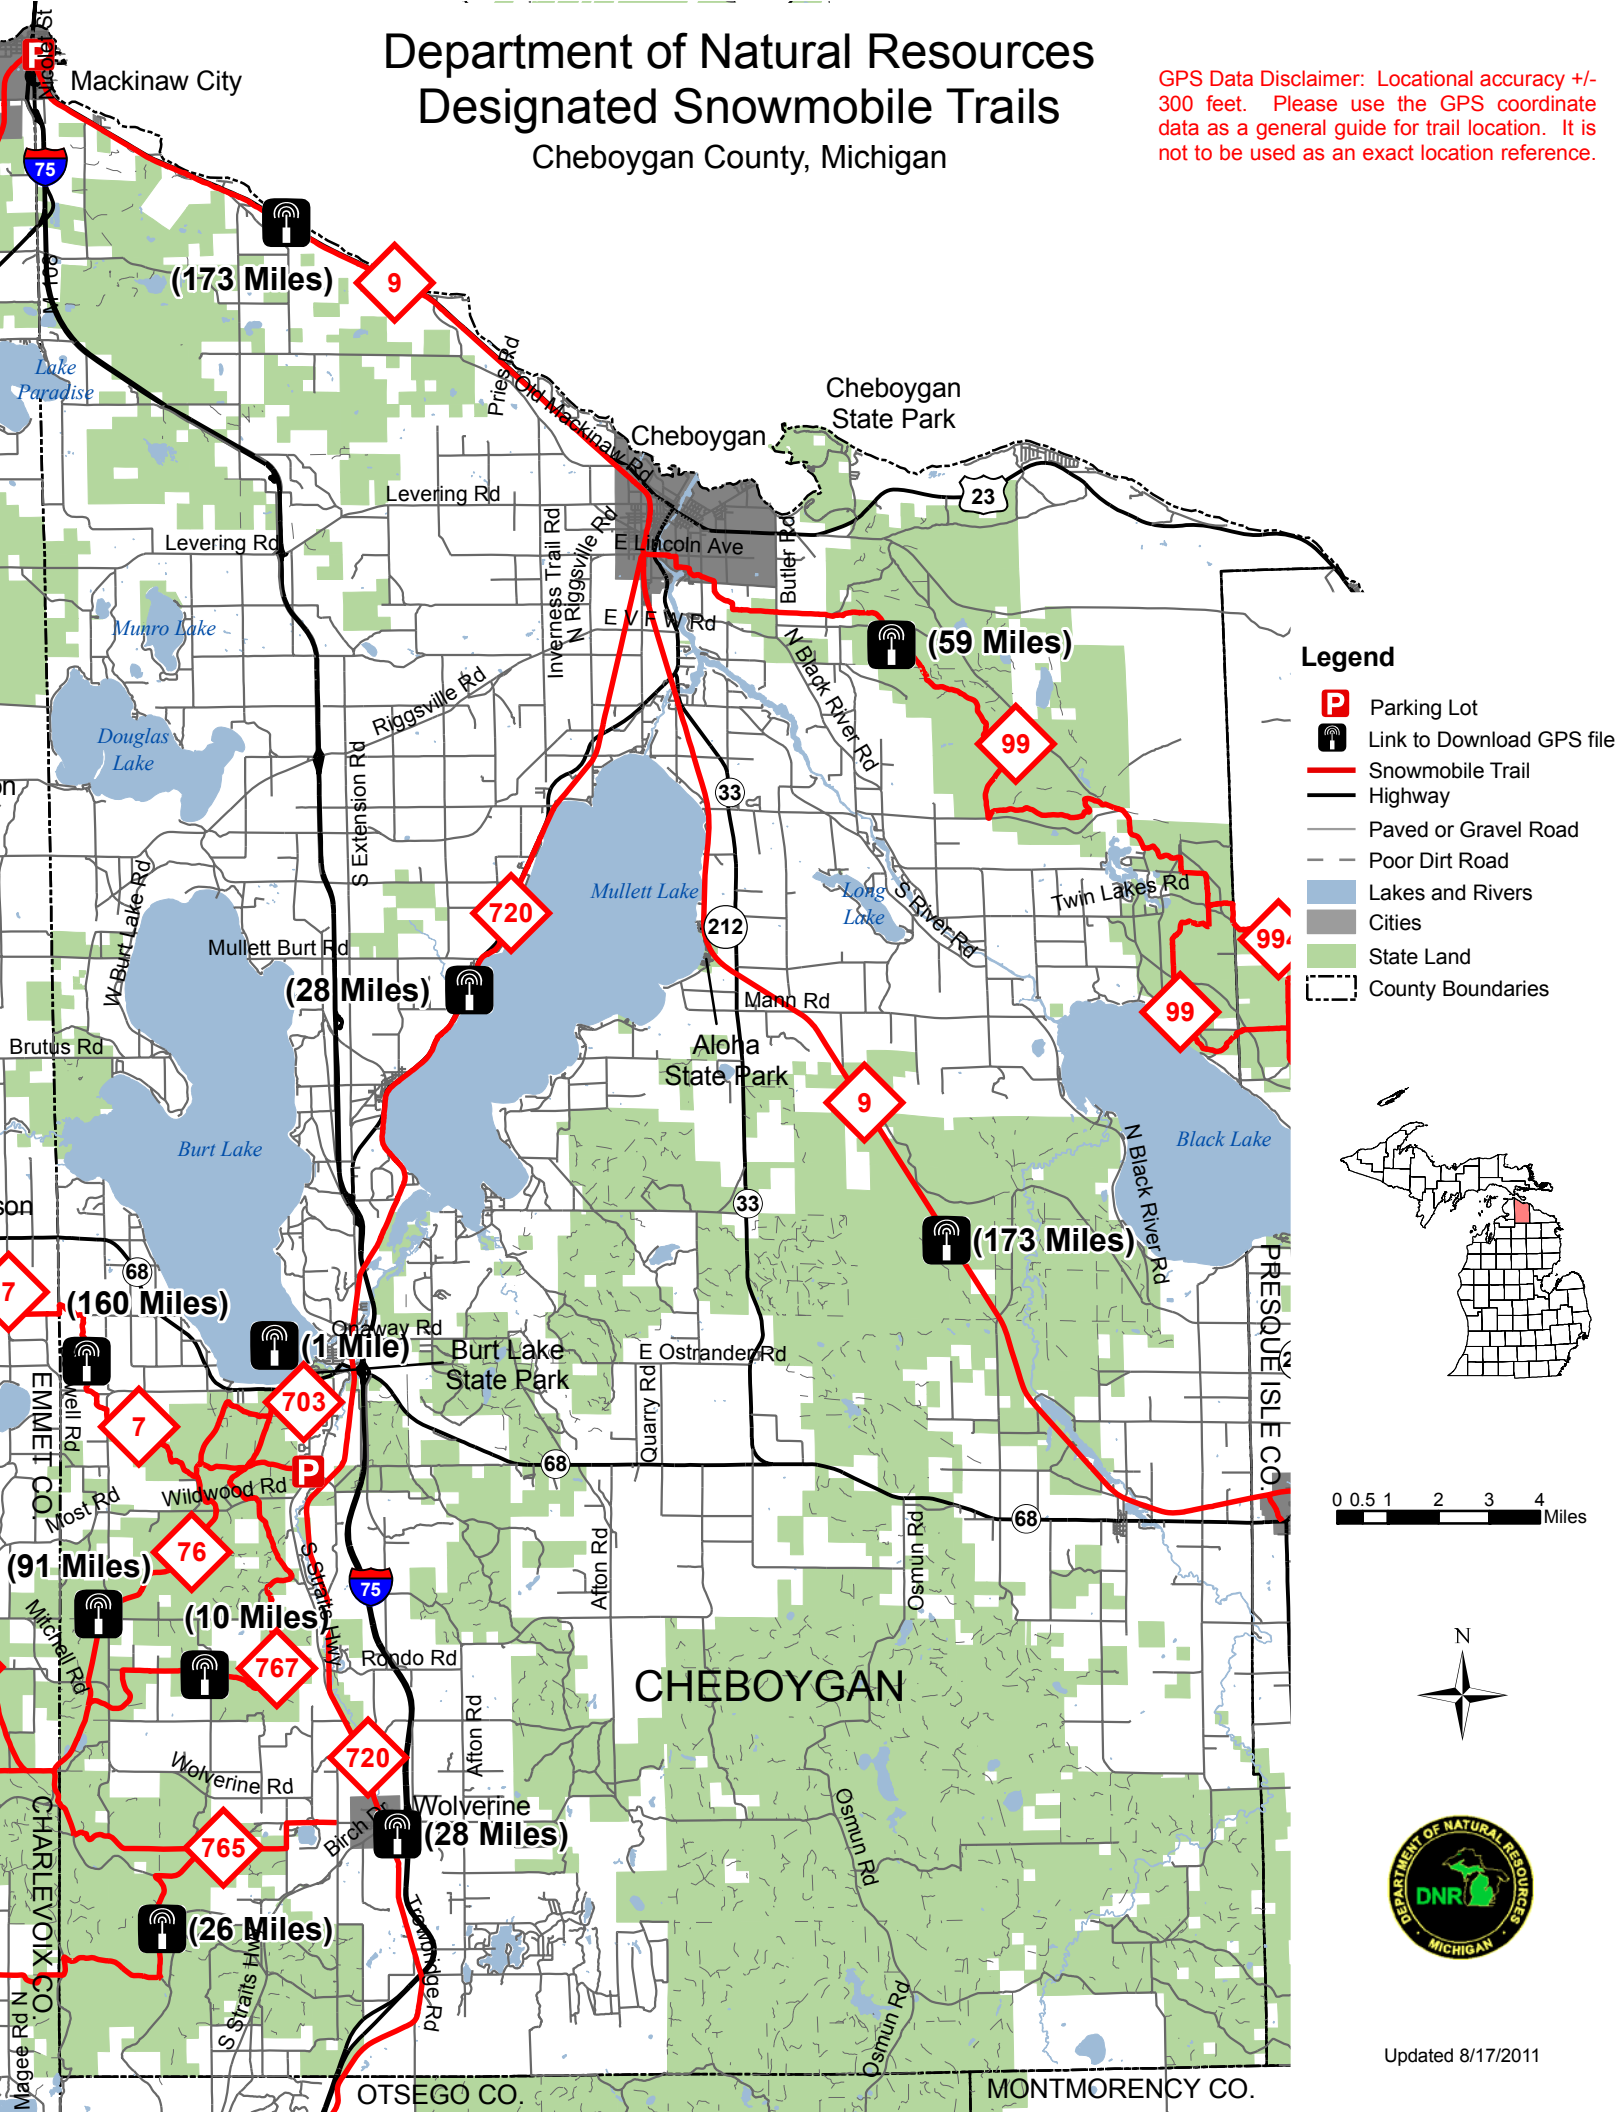

# Department of Natural Resources Designated Snowmobile Trails

Cheboygan County, Michigan

GPS Data Disclaimer: Locational accuracy +/- 300 feet. Please use the GPS coordinate data as a general guide for trail location. It is not to be used as an exact location reference.

- Legend**
- Parking Lot
  - Link to Download GPS file
  - Snowmobile Trail
  - Highway
  - Paved or Gravel Road
  - Poor Dirt Road
  - Lakes and Rivers
  - Cities
  - State Land
  - County Boundaries

Updated 8/17/2011

Mackinaw City, Cheboygan, Cheboygan State Park, Mullett Lake, Burt Lake, Wolverine, Afton, Osmun, Presque Isle Co., Charlevoix Co., Otsego Co., Montmorency Co.